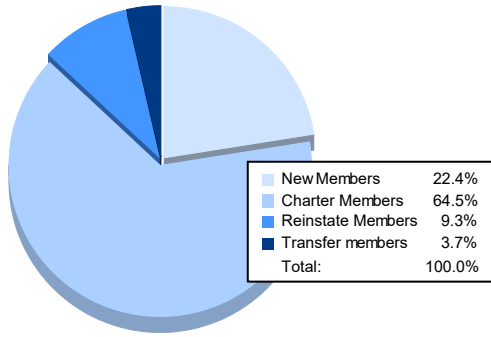

Year	New Clubs	Dropped Clubs	Gain/ Loss Clubs	New Members	Charter Members	Reinstate Members	Transfer Members	Total Member Added	Total Members Dropped	Gain/ Loss Members
2016-2017	1	1	0	91	26	0	0	117	53	64
2017-2018	1	5	-4	30	21	1	2	54	176	-122
2018-2019	2	1	1	29	51	1	2	83	87	-4
2019-2020	3	0	3	31	69	2	3	105	75	30
2020-2021	2	8	-6	24	69	10	4	107	140	-33
<b>Average</b>	<b>2</b>	<b>3</b>	<b>-1</b>	<b>41</b>	<b>47</b>	<b>3</b>	<b>2</b>	<b>93</b>	<b>106</b>	<b>-13</b>

### Membership Composition June 2021 Cumulative